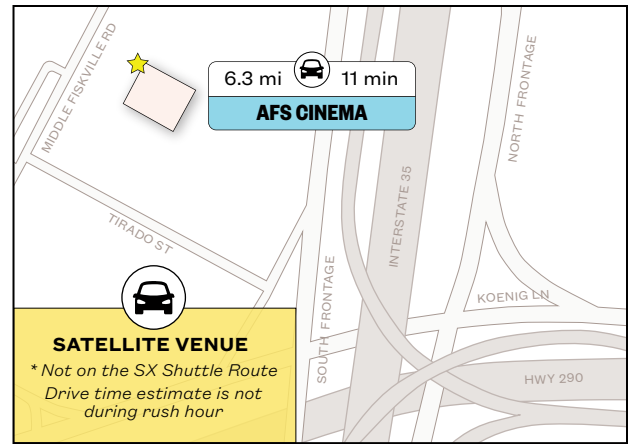

# FILM VENUE DISTANCE MAP

**PARAMOUNT THEATRE** (713 Congress Avenue) 0.7 miles / 15 minutes

**STATESIDE THEATRE** (719 Congress Avenue) 0.7 miles / 16 minutes

**JW MARRIOTT, GRIFFIN HALL** (110 E 2nd St) 0.3 miles / 7 minutes

**ZACH THEATRE** (202 S Lamar Blvd) 1.2 miles / 25 minutes

**ATOM THEATER AT THE AUSTIN CONVENTION CENTER**  
Ballroom A (Entrance by Cesar Chavez St. and Red River St.)

**ROLLINS THEATRE AT THE LONG CENTER** (701 West Riverside Drive) 0.9 miles / 20 minutes

**ALAMO LAMAR** (1120 South Lamar Boulevard) 1.9 miles / 40 minutes

**ALAMO RITZ** (320 East 6th Street) 0.4 miles / 9 minutes

**AFS CINEMA** (6406 N Interstate 35 Frontage Rd #3100) 6.3 miles / 11 minutes (driving)

**SATELLITE VENUE**  
\* Not on the SX Shuttle Route  
Drive time estimate is not during rush hour