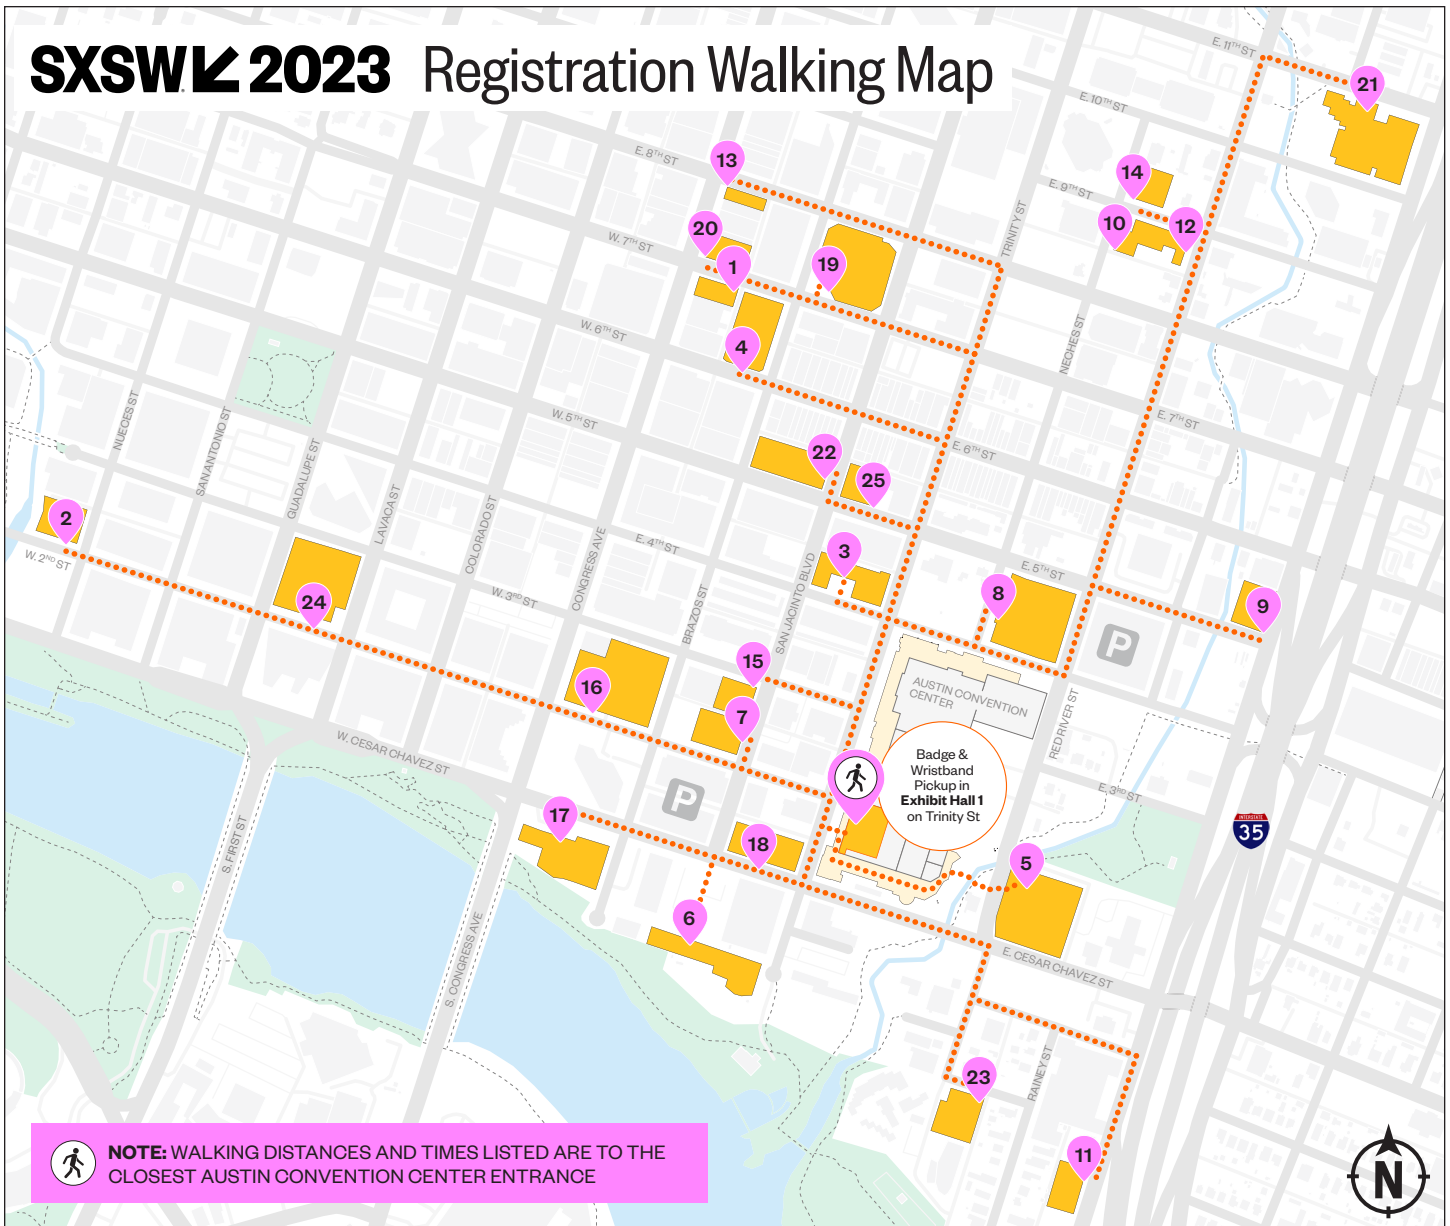

SXSW 2023 Registration Walking Map

NOTE: WALKING DISTANCES AND TIMES LISTED ARE TO THE CLOSEST AUSTIN CONVENTION CENTER ENTRANCE

HOTEL	ADDRESS	MILES	MINS
1 Aloft / Element Austin	109 East 7th St	0.41	6 min
2 Austin Proper	600 West 2nd St	0.7	14 min
3 Courtyard / Residence Inn by Marriott	300 East 4th St	0.06	1 min
4 The Driskill Hotel	604 Brazos St	0.31	4 min
5 Fairmont Austin	101 Red River St	0.05	1 min
6 Four Seasons Hotel Austin	98 San Jacinto Blvd	0.15	3 min
7 Hampton Inn & Suites	200 San Jacinto Blvd	0.1	2 min
8 Hilton Austin	500 East 4th St	0.04	1 min
9 Hilton Garden Inn	500 N Interstate 35	0.26	5 min
10 Holiday Inn Express & Suites	805 Neches St	0.33	6 min
11 Homewood Suites by Hilton	78 East Ave	0.33	6 min
12 Hotel Indigo	810 Red River St	0.34	6 min
13 Hyatt Centric	721 Congress Ave	0.6	9 min

14 Hyatt House Austin	901 Neches St	0.35	6 min
15 Hyatt Place	211 East 3rd St	0.11	1 min
16 JW Marriott	110 East 2nd St	0.19	3 min
17 LINE Austin	111 East Cesar Chavez	0.25	4 min
18 Marriott Austin Downtown	304 East Cesar Chavez	0.05	1 min
19 Omni Austin Hotel	700 San Jacinto Blvd	0.32	5 min
20 Royal Sonesta SFA	701 Congress Ave	0.42	6 min
21 Sheraton Austin Hotel	701 East 11th St	0.6	13 min
22 Thompson/tommie Austin	506 San Jacinto Blvd	0.16	3 min
23 Van Zandt Hotel	605 Davis St	0.2	4 min
24 W Austin	310 East 5th St	0.15	2 min
25 Westin Austin Downtown	310 East 5th St	0.15	2 min

For directions directly to Registration or from locations not featured on this map, set "SXSW Registration" as your destination in Google Maps to find the best route.